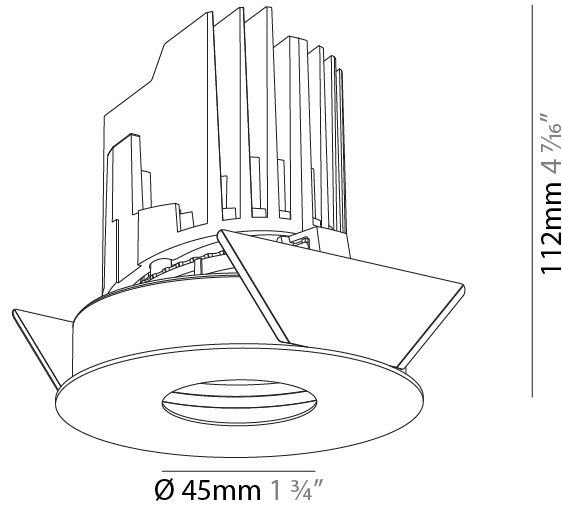

GENERAL

Series: Bioniq
 Subseries: Bioniq Round Pinhole
 Brand: Prolicht
 Division: Architectural
 Mounting Type: Recessed
 Mounting Location: Ceiling
 Subcategory: Downlight

PHYSICAL

Shape: Round
 Diameter (mm): 107
 Diameter (in): 4 ³/₁₆
 Height (mm): 112
 Height (in): 4 ⁷/₁₆
 Ceiling Thickness (mm): 10 / 12.5 / 15
 Ceiling Thickness (in): 3/8 or 1/2 or 9/16
 Min. Recessing Depth (mm): 130
 Min. Recessing Depth (in): 5 ¹/₈
 Light Distribution: Adjustable / Downlight
 Weight (kg): 0.47
 Weight (lbs): 1.04
 Fixture Finish: SSR / BKV / CWI / CRY / HAB / LAG / UFT / ITA / RUA / RUR / MIC / FTG / MYG / TWT / LOD / PUS / FRO / FUP / KIA / POP / BLS / SPG / MEY / GOH / GUM / CHC / COM / ABZ / JAG / OBR / MOS / ROR
 Fixture Material: Aluminum Die Cast
 Cut-out Measurements: 98mm / 3 7/8"

ELECTRICAL

Lamp Type: LED (Zhaga Standard)
 Input Wattage (W): 15.5
 Total Output Wattage (W): 14
 Driver Included: No
 Driver Location: Recessed Housing
 Constant Current (MA): 350

LED

Number of LEDs: 1
 Color Temperature (°K): 2700 / 3000 / 3500 / 4000
 Max. Delivered Lumen (lm): 930 / 960 / 1009 / 1030
 Nominal Lumen (lm): 1386 / 1438 / 1511 / 1542
 CRI: >90 CRI

OPTICAL

Reflector: 20 / 40 / 60
 Adjustability: Rotational 355°; Tilt 30°

RATINGS AND CERTIFICATIONS

Certified By: Certified for North American Standards
 IP rating: IP20

PROJECT
TYPE
SPECIFIER
QUANTITY
DATE