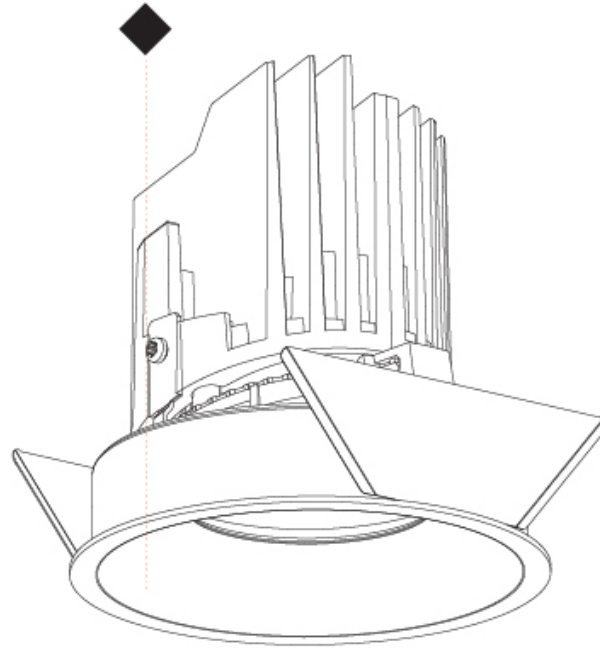

BIONIQ ROUND SEMI ADJUSTABLE RECESSED

A35293-

PROJECT

TYPE

SPECIFIER

QUANTITY

DATE